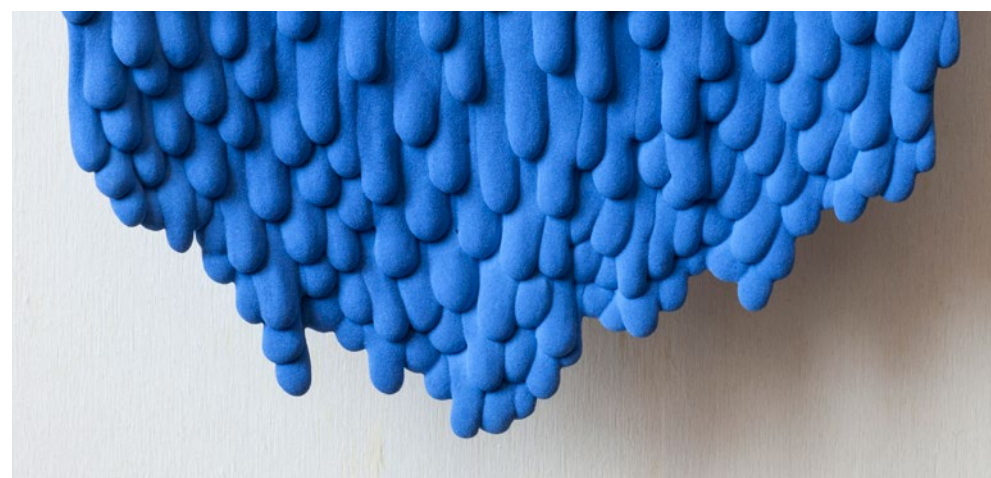

L 18 cm | H 30,5 cm

Recommended public price 280 €

Code : C0014

**Cascade basaltique bleue poudrée M**

Earthenware

L 16 cm | H 28 cm

Recommended public price 280 €

Code : C017