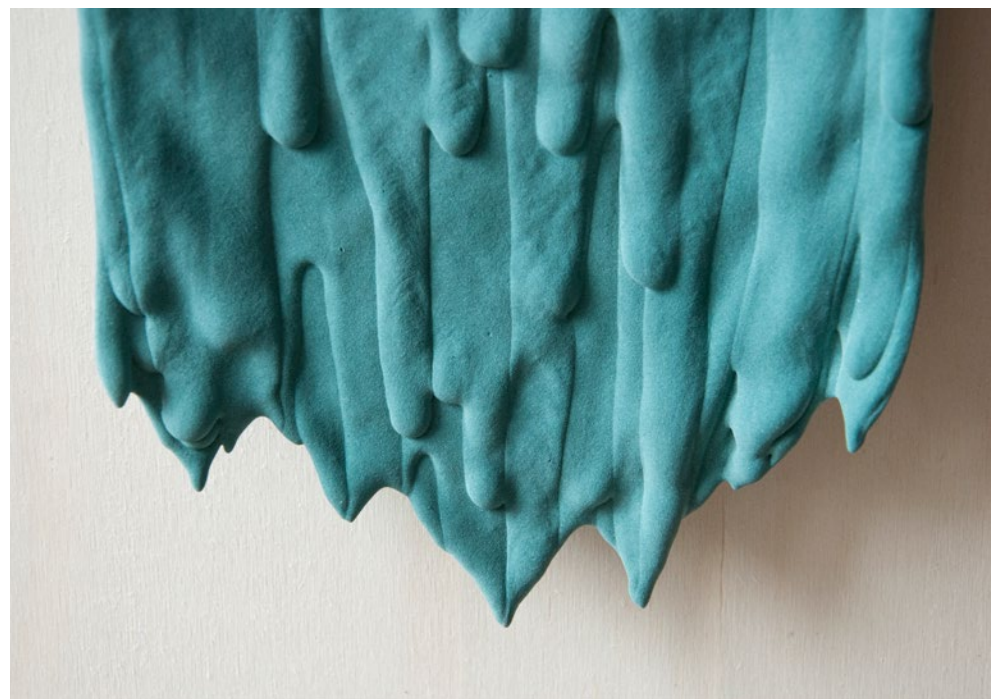

Grande cascade bleu verte poudrée

Earthenware

L 16,5 cm | H 29 cm

Recommended public price 240 €

Code: C010