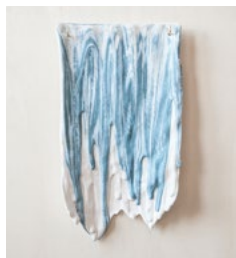

Weight : 420 g

Recommended public price 200 €

Code : CS013

Cascades | Waterfalls

Cascade émeraude clair
Earthenware
Ø 14 cm | H 20 cm
Recommended public price 140 €
Code : C001

Cascade émeraude moyen
Earthenware
Ø 14 cm | H 20 cm
Recommended public price 140 €
Code : C002

Cascade émeraude foncé
Earthenware
Ø 14 cm | H 20 cm
Recommended public price 140 €
Code : C003

**Petite cascade marbrée
bleu clair**
Earthenware
L 12,8 cm | H 20,8 cm
Recommended public price 160 €
Code : C004

**Petite cascade marbrée
bleu foncée**
Earthenware
L 14,3 cm | H 20,7 cm
Recommended public price 160 €
Code : C005

**Petite cascade
dégradée bleue**
Earthenware
L 13,5 cm | H 20,5 cm
Recommended public price 180 €
Code : C006

Cascade blanche brillante
Earthenware
L 17 cm | H 29 cm
Recommended public price 240 €
Code : C009

**Grande cascade marbrée
bleu clair**
Earthenware
L 16,5 cm | H 29,7 cm
Recommended public price 260 €
Code : C011